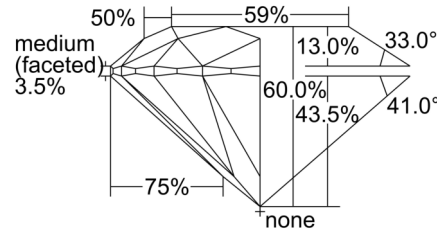

GIA NATURAL DIAMOND GRADING REPORT

October 14, 2024
GIA Report Number 3235464227
Shape and Cutting Style ..... Round Brilliant
Measurements ..... 7.09 - 7.12 x 4.26 mm

GRADING RESULTS

Carat Weight ..... 1.31 carat
Color Grade ..... F
Clarity Grade SI2
Cut Grade ..... Excellent

ADDITIONAL GRADING INFORMATION

Polish ..... Excellent
Symmetry ..... Excellent
Fluorescence ..... None
Inscription(s): GIA 3235464227

Comments: Additional clouds are not shown. Pinpoints are not shown.

PROPORTIONS

Profile to actual proportions