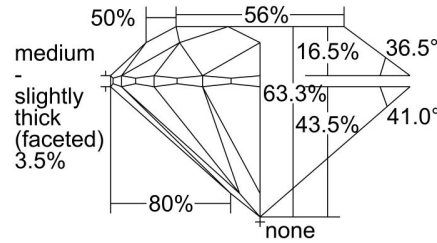

GIA NATURAL DIAMOND GRADING REPORT

February 15, 2022
GIA Report Number 3425153413
Shape and Cutting Style ..... Round Brilliant
Measurements ..... 6.32 - 6.35 x 4.01 mm

GRADING RESULTS

Carat Weight ..... 1.00 carat
Color Grade ..... E
Clarity Grade I1
Cut Grade ..... Excellent

ADDITIONAL GRADING INFORMATION

Polish ..... Excellent
Symmetry ..... Excellent
Fluorescence ..... Faint
Inscription(s): GIA 3425153413

Comments: Additional clouds are not shown. Pinpoints are not shown.

PROPORTIONS

Profile to actual proportions