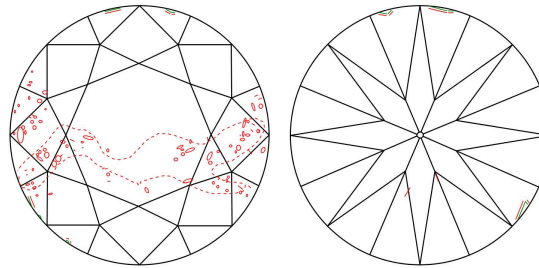

GIA NATURAL DIAMOND GRADING REPORT

February 15, 2022
 GIA Report Number 3425153413
 Shape and Cutting Style Round Brilliant
 Measurements 6.32 - 6.35 x 4.01 mm

GRADING RESULTS

Carat Weight 1.00 carat
 Color Grade E
 Clarity Grade I1
 Cut Grade Excellent

ADDITIONAL GRADING INFORMATION

Polish Excellent
 Symmetry Excellent
 Fluorescence Faint
 Inscription(s): GIA 3425153413

Comments: Additional clouds are not shown. Pinpoints are not shown.

PROPORTIONS

Profile to actual proportions

CLARITY CHARACTERISTICS

KEY TO SYMBOLS*

- Cloud
- Crystal
- Needle
- Feather
- Indented Natural
- Natural

* Red symbols denote internal characteristics (inclusions). Green or black symbols denote external characteristics (blemishes). Diagram is an approximate representation of the diamond, and symbols shown indicate type, position, and approximate size of clarity characteristics. All clarity characteristics may not be shown. Details of finish are not shown.