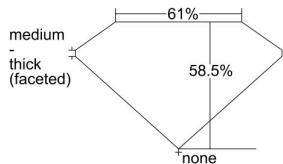

GIA®

FACSIMILE

GIA REPORT 3425549267

Verify this report at GIA.edu

GIA NATURAL DIAMOND DOSSIER®

March 05, 2022
GIA Report Number **3425549267**
Shape and Cutting Style ..... **Heart Brilliant**
Measurements ..... **5.34 x 6.21 x 3.63 mm**

GRADING RESULTS

Carat Weight ..... **0.70 carat**
Color Grade ..... **D**
Clarity Grade **S11**

ADDITIONAL GRADING INFORMATION

Polish ..... **Excellent**
Symmetry ..... **Very Good**
Fluorescence ..... **Faint**
Clarity Characteristics ..... **Feather**
Inscription(s): GIA 3425549267

PROPORTIONS

Profile not to actual proportions

GRADING SCALES

GIA COLOR SCALE		GIA CLARITY SCALE	
COLORLESS	D	VERY VERY SLIGHTLY INCLUDED	FLAWLESS
	E		INTERNALLY FLAWLESS
	F		VVS₁
	G		VVS₂
	H		VS₁
	I		VS₂
	J		SI₁
	K		SI₂
	L		I₁
	M		I₂
NEAR COLORLESS	N	SLIGHTLY INCLUDED	I₃
	O		
	P		
	Q		
FAINT	R	INCLUDED	
	S		
	T		
	U		
VERT LIGHT	V		
	W		
	X		
	Y		
LIGHT	Z