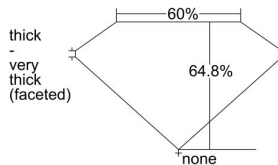

GIA®

FACSIMILE

GIA REPORT 3435003586

Verify this report at GIA.edu

GIA NATURAL DIAMOND DOSSIER®

April 08, 2022
GIA Report Number 3435003586
Shape and Cutting Style ..... Oval Brilliant
Measurements ..... 6.62 x 4.90 x 3.18 mm

GRADING RESULTS

Carat Weight ..... 0.70 carat
Color Grade ..... K
Clarity Grade VS1

ADDITIONAL GRADING INFORMATION

Polish ..... Excellent
Symmetry ..... Very Good
Fluorescence ..... Strong Blue
Clarity Characteristics ..... Crystal
Inscription(s): GIA 3435003586

PROPORTIONS

Profile not to actual proportions

GRADING SCALES

GIA COLOR SCALE		GIA CLARITY SCALE			
COLORLESS	D	VERY VERY SLIGHTLY INCLUDED	FLAWLESS		
	E		INTERNALLY FLAWLESS		
	F		VVS₁		
	G		VVS₂		
	NEAR COLORLESS	H	VERY SLIGHTLY INCLUDED	VS₁	
		I		VS₂	
		FAINT	J	SLIGHTLY INCLUDED	SI₁
			K		SI₂
	L		I₁		
	M		I₂		
N	I₃				
O					
VERT LIGHT	P	INCLUDED			
	Q				
	R				
	S				
	T				
	U				
	V				
LIGHT	W				
	X				
	Y				
	Z