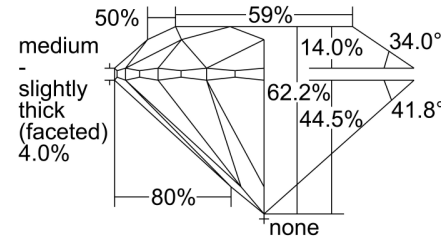

GIA NATURAL DIAMOND GRADING REPORT

September 28, 2022

GIA Report Number 3445808376

Shape and Cutting Style Round Brilliant

Measurements 7.30 - 7.33 x 4.55 mm

GRADING RESULTS

Carat Weight 1.50 carat

Color Grade I

PROPORTIONS

Profile to actual proportions

CLARITY CHARACTERISTICS

KEY TO SYMBOLS*

- Indented Natural
- Feather
- Needle

* Red symbols denote internal characteristics (inclusions). Green or black symbols denote external characteristics (blemishes). Diagram is an approximate representation of the diamond, and symbols shown indicate type, position, and approximate size of clarity characteristics. All clarity characteristics may not be shown. Details of finish are not shown.