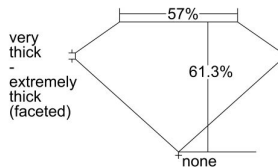

GIA®

FACSIMILE

GIA REPORT 3455476999

Verify this report at GIA.edu

GIA NATURAL DIAMOND DOSSIER®

December 28, 2022
GIA Report Number 3455476999
Shape and Cutting Style ..... Heart Brilliant
Measurements ..... 5.36 x 6.30 x 3.86 mm

GRADING RESULTS

Carat Weight ..... 0.80 carat
Color Grade ..... F
Clarity Grade VS1

ADDITIONAL GRADING INFORMATION

Polish ..... Excellent
Symmetry ..... Excellent
Fluorescence ..... None
Clarity Characteristics ..... Cloud, Crystal, Needle, Pinpoint
Inscription(s): GIA 3455476999

PROPORTIONS

Profile not to actual proportions

GRADING SCALES

GIA COLOR SCALE		GIA CLARITY SCALE			
COLORLESS	D	VERY SLIGHTLY INCLUDED	FLAWLESS		
	E		INTERNALLY FLAWLESS		
	F	VERY SLIGHTLY INCLUDED	VS₁		
	G		VS₂		
	H		VS₁		
	NEAR COLORLESS	I	SLIGHTLY INCLUDED	VS₂	
		J		SI₁	
		FAINT	K	INCLUDED	SI₂
			L		I₁
			M		I₂
VERT LIGHT	N	INCLUDED	I₃		
	O				
	P				
	Q				
	R				
LIGHT	S				
	T				
	U				
	V				
	W				
	X				
	Y				
	Z