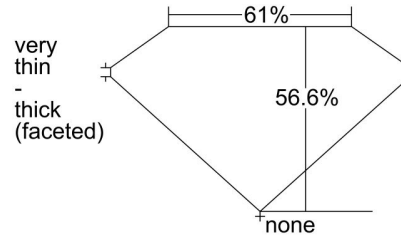

GIA NATURAL DIAMOND GRADING REPORT

March 08, 2023
 GIA Report Number 3455952285
 Shape and Cutting Style Oval Brilliant
 Measurements 9.01 x 6.72 x 3.80 mm

GRADING RESULTS

Carat Weight 1.50 carat
 Color Grade G
 Clarity Grade VS1

ADDITIONAL GRADING INFORMATION

Polish Excellent
 Symmetry Very Good
 Fluorescence Faint
 Inscription(s): GIA 3455952285
 Comments: Additional pinpoints are not shown.

PROPORTIONS

Profile not to actual proportions

CLARITY CHARACTERISTICS

KEY TO SYMBOLS*

- Indented Natural
- Pinpoint
- Cloud
- Natural

* Red symbols denote internal characteristics (inclusions). Green or black symbols denote external characteristics (blemishes). Diagram is an approximate representation of the diamond, and symbols shown indicate type, position, and approximate size of clarity characteristics. All clarity characteristics may not be shown. Details of finish are not shown.