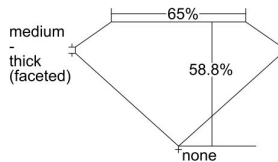

GIA®

FACSIMILE

GIA REPORT 3475651329

Verify this report at GIA.edu

GIA NATURAL DIAMOND DOSSIER®

September 25, 2023
GIA Report Number 3475651329
Shape and Cutting Style ..... Heart Brilliant
Measurements ..... 5.53 x 6.14 x 3.61 mm

GRADING RESULTS

Carat Weight ..... 0.70 carat
Color Grade ..... F
Clarity Grade VVS2

ADDITIONAL GRADING INFORMATION

Polish ..... Excellent
Symmetry ..... Very Good
Fluorescence ..... Faint
Clarity Characteristics ..... Pinpoint, Feather
Inscription(s): GIA 3475651329

PROPORTIONS

Profile not to actual proportions

GRADING SCALES

GIA COLOR SCALE		GIA CLARITY SCALE			
COLORLESS	D	VERY VERY SLIGHTLY INCLUDED	FLAWLESS		
	E		INTERNALLY FLAWLESS		
	F	VERY SLIGHTLY INCLUDED	VVS₁		
	G		VVS₂		
	H		VS₁		
	NEAR COLORLESS	I	SLIGHTLY INCLUDED	VS₂	
		J		SI₁	
		FAINT	K	INCLUDED	SI₂
			L		I₁
			M		I₂
N			I₃		
VERT LIGHT	O	LIGHT			
	P				
	Q				
	R				
	S				
	T				
LIGHT	U				
	V				
	W				
	X				
Y					
Z