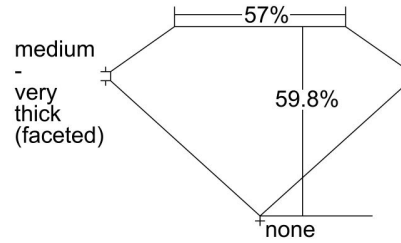

GIA NATURAL DIAMOND GRADING REPORT

March 20, 2024
 GIA Report Number 3485823575
 Shape and Cutting Style Heart Brilliant
 Measurements 7.87 x 9.44 x 5.65 mm

GRADING RESULTS

Carat Weight 2.50 carat
 Color Grade D
 Clarity Grade VS1

Profile not to actual proportions

CLARITY CHARACTERISTICS

KEY TO SYMBOLS*

- Cloud
- Crystal
- Pinpoint

* Red symbols denote internal characteristics (inclusions). Green or black symbols denote external characteristics (blemishes). Diagram is an approximate representation of the diamond, and symbols shown indicate type, position, and approximate size of clarity characteristics. All clarity characteristics may not be shown. Details of finish are not shown.