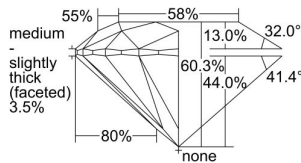

GIA®

FACSIMILE

GIA REPORT 3495664361

Verify this report at GIA.edu

GIA NATURAL DIAMOND DOSSIER®

June 14, 2024
GIA Report Number 3495664361
Shape and Cutting Style ..... Round Brilliant
Measurements ..... 5.14 - 5.17 x 3.11 mm

GRADING RESULTS

Carat Weight ..... 0.50 carat
Color Grade ..... G
Clarity Grade VS1
Cut Grade ..... Excellent

ADDITIONAL GRADING INFORMATION

Polish ..... Excellent
Symmetry ..... Excellent
Fluorescence ..... Faint
Clarity Characteristics..... Crystal, Feather, Cloud, Pinpoint
Inscription(s): GIA 3495664361

PROPORTIONS

Profile to actual proportions

GRADING SCALES

GIA COLOR SCALE	GIA CLARITY SCALE	GIA CUT SCALE	
D	FLAWLESS	EXCELLENT	
E	INTERNALLY FLAWLESS		
F		VVS₁	VERY GOOD
G	VVS₂		
H	VS₁	GOOD	
I	VS₂		
J	SI₁	FAIR	
K	SI₂		
L	I₁	POOR	
M			
N	I₂		
O			
P	I₃		
Q			
R			
S			
T			
U			
V			
W			
X			
Y			
Z