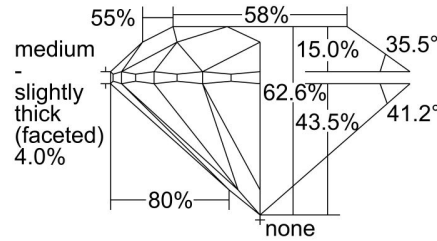

GIA NATURAL DIAMOND GRADING REPORT

June 26, 2024

GIA Report Number ..... 3495760080

Shape and Cutting Style ..... Round Brilliant

Measurements ..... 6.35 - 6.38 x 3.98 mm

GRADING RESULTS

Carat Weight ..... 1.00 carat

Color Grade ..... H

Clarity Grade ..... SI2

Cut Grade ..... Excellent

ADDITIONAL GRADING INFORMATION

Polish ..... Excellent

Symmetry ..... Excellent

Fluorescence ..... None

Inscription(s): GIA 3495760080

**Comments:** Additional clouds are not shown. Pinpoints are not shown.

PROPORTIONS

Profile to actual proportions

CLARITY CHARACTERISTICS

KEY TO SYMBOLS\*

-  Cloud
-  Natural
-  Feather
-  Crystal
-  Indented Natural

\* Red symbols denote internal characteristics (inclusions). Green or black symbols denote external characteristics (blemishes). Diagram is an approximate representation of the diamond, and symbols shown indicate type, position, and approximate size of clarity characteristics. All clarity characteristics may not be shown. Details of finish are not shown.