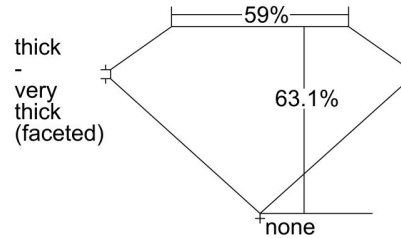

GIA NATURAL DIAMOND GRADING REPORT

June 27, 2024
 GIA Report Number 3495761475
 Shape and Cutting Style Marquise Brilliant
 Measurements 12.37 x 6.51 x 4.11 mm

GRADING RESULTS

Carat Weight 2.01 carat
 Color Grade H
 Clarity Grade SI1

PROPORTIONS

Profile not to actual proportions

CLARITY CHARACTERISTICS

KEY TO SYMBOLS*

-  Twinning Wisp
-  Cavity
-  Crystal
-  Cloud
-  Feather

* Red symbols denote internal characteristics (inclusions). Green or black symbols denote external characteristics (blemishes). Diagram is an approximate representation of the diamond, and symbols shown indicate type, position, and approximate size of clarity characteristics. All clarity characteristics may not be shown. Details of finish are not shown.