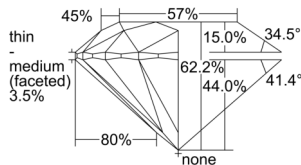

GIA®

FACSIMILE

GIA REPORT 3505121863

Verify this report at GIA.edu

GIA NATURAL DIAMOND DOSSIER®

August 06, 2024
GIA Report Number 3505121863
Shape and Cutting Style ..... Round Brilliant
Measurements ..... 6.17 - 6.20 x 3.85 mm

GRADING RESULTS

Carat Weight ..... 0.90 carat
Color Grade ..... F
Clarity Grade S11
Cut Grade ..... Excellent

ADDITIONAL GRADING INFORMATION

Polish ..... Excellent
Symmetry ..... Excellent
Fluorescence ..... None
Clarity Characteristics ..... Feather, Cloud, Cavity
Inspection(s): GIA 3505121863

PROPORTIONS

Profile to actual proportions

GRADING SCALES

GIA COLOR SCALE	GIA CLARITY SCALE	GIA CUT SCALE	
D	FLAWLESS	EXCELLENT	
E	INTERNALLY FLAWLESS		
F		VVS₁	VERY GOOD
G	VVS₂		
H	VS₁	GOOD	
I	VS₂		
J	S1₁	FAIR	
K	S1₂		
L	I₁	POOR	
M			
N			
O	I₂		
P			
Q			
R	I₃		
S			
T			
U			
V			
W			
X			
Y			
Z