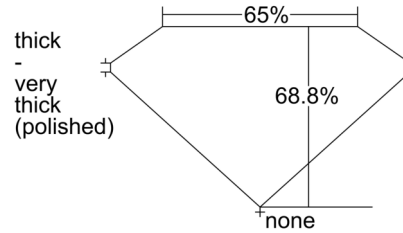

GIA NATURAL DIAMOND GRADING REPORT

November 12, 2024  
 GIA Report Number ..... 3505832203  
 Shape and Cutting Style ..... Emerald Cut  
 Measurements ..... 8.10 x 6.00 x 4.12 mm

GRADING RESULTS

Carat Weight ..... 2.02 carat  
 Color Grade ..... D  
 Clarity Grade ..... VVS2

Profile not to actual proportions

CLARITY CHARACTERISTICS

KEY TO SYMBOLS\*

-  Needle
-  Pinpoint

GRADING SCALES

GIA COLOR SCALE		GIA CLARITY SCALE	
COLOURLESS	D	VERY VERY SLIGHTLY INCLUDED	FLAWLESS
	E		INTERNALLY FLAWLESS
	F		VVS <sub>1</sub>
NEAR COLOURLESS	G	VERY SLIGHTLY INCLUDED	VVS <sub>2</sub>
	H		VS <sub>1</sub>
	I		VS <sub>2</sub>
FANT	J	SLIGHTLY INCLUDED	SI <sub>1</sub>
	K		SI <sub>2</sub>
	L		I <sub>1</sub>
VERY LIGHT	M	INCLUDED	I <sub>2</sub>
	N		I <sub>3</sub>
	O		
LIGHT	P		
	Q		
	R		
	S		
	T		
	U		
	V		
W			
X			
Y			
Z			