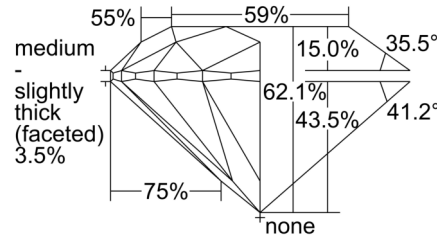

GIA NATURAL DIAMOND GRADING REPORT

November 26, 2024

GIA Report Number 3505894272

Shape and Cutting Style Round Brilliant

Measurements 6.77 - 6.80 x 4.21 mm

GRADING RESULTS

Carat Weight 1.20 carat

Color Grade D

Clarity Grade VVS2

Cut Grade Excellent

ADDITIONAL GRADING INFORMATION

Polish Excellent

Symmetry Excellent

Fluorescence Medium Blue

Inscription(s): GIA 3505894272

Comments: Additional pinpoints are not shown.

PROPORTIONS

Profile to actual proportions

CLARITY CHARACTERISTICS

KEY TO SYMBOLS*

- Pinpoint

* Red symbols denote internal characteristics (inclusions). Green or black symbols denote external characteristics (blemishes). Diagram is an approximate representation of the diamond, and symbols shown indicate type, position, and approximate size of clarity characteristics. All clarity characteristics may not be shown. Details of finish are not shown.