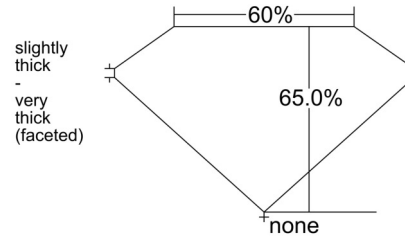

PROPORTIONS

Profile not to actual proportions