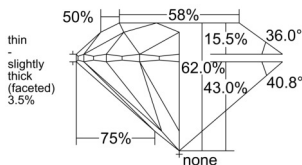

GIA®

FACSIMILE

GIA REPORT 3515513421

Verify this report at GIA.edu

GIA NATURAL DIAMOND DOSSIER®

March 04, 2025
GIA Report Number 3515513421
Shape and Cutting Style ..... Round Brilliant
Measurements ..... 4.86 - 4.88 x 3.02 mm

GRADING RESULTS

Carat Weight ..... 0.44 carat
Color Grade ..... G
Clarity Grade VS1
Cut Grade ..... Excellent

ADDITIONAL GRADING INFORMATION

Polish ..... Excellent
Symmetry ..... Excellent
Fluorescence ..... Faint
Clarity Characteristics..... Crystal, Cloud, Feather
Inspection(s): GIA 3515513421

PROPORTIONS

GRADING SCALES

GIA COLOR SCALE	GIA CLARITY SCALE	GIA CUT SCALE	
D	FLAWLESS	EXCELLENT	
E	INTERNALLY FLAWLESS		
F		VVS₁	VERY GOOD
G	VVS₂		
H	VS₁	GOOD	
I	VS₂		
J	SI₁	FAIR	
K	SI₂		
L	I₁	POOR	
M	I₂		
N	I₃		
O			
P			
Q			
R			
S			
T			
U			
V			
W			
X			
Y			
Z