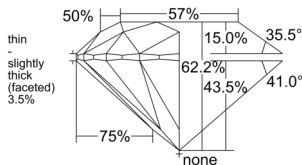

GIA®

FACSIMILE

GIA REPORT 3515553571

Verify this report at GIA.edu

GIA NATURAL DIAMOND DOSSIER®

March 03, 2025
GIA Report Number 3515553571
Shape and Cutting Style ..... Round Brilliant
Measurements ..... 4.92 - 4.94 x 3.06 mm

GRADING RESULTS

Carat Weight ..... 0.46 carat
Color Grade I
Clarity Grade VVS2
Cut Grade ..... Excellent

ADDITIONAL GRADING INFORMATION

Polish ..... Excellent
Symmetry ..... Excellent
Fluorescence ..... None
Clarity Characteristics..... Needle, Pinpoint
Inscription(s): GIA 3515553571

PROPORTIONS

GRADING SCALES

GIA COLOR SCALE	GIA CLARITY SCALE	GIA CUT SCALE
COLOURLESS D	FLAWLESS	EXCELLENT
E	INTERNALLY FLAWLESS	
F	VVS₁	VERY GOOD
G		
H	VVS₂	GOOD
I	VS₁	
J	VS₂	FAIR
K	SI₁	
L	SI₂	POOR
M	I₁	
N	I₂	
O	I₃	
P		
Q		
R		
S		
T		
U		
V		
W		
X		
Y		
Z