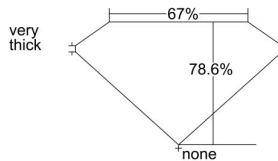

GIA®

FACSIMILE

GIA REPORT 5191762856

Verify this report at gia.edu

GIA DIAMOND DOSSIER®

October 22, 2018
GIA Report Number 5191762856
Shape and Cutting Style ..... Square Modified Brilliant
Measurements ..... 4.46 x 4.23 x 3.33 mm

GRADING RESULTS

Carat Weight ..... 0.58 carat
Color Grade ..... J
Clarity Grade I2

ADDITIONAL GRADING INFORMATION

Polish ..... Very Good
Symmetry ..... Good
Fluorescence ..... Faint
Clarity Characteristics ..... Feather, Crystal
Inscription(s): GIA 5191762856

PROPORTIONS

Profile not to actual proportions

GRADING SCALES

GIA COLOR SCALE		GIA CLARITY SCALE			
COLORLESS	D	VERY VERY SLIGHTLY INCLUDED	FLAWLESS		
	E		INTERNALLY FLAWLESS		
	F	VERY SLIGHTLY INCLUDED	VVS₁		
	G		VVS₂		
	H		VS₁		
	NEAR COLORLESS	I	SLIGHTLY INCLUDED	VS₂	
		J		SI₁	
		FAINT	K	INCLUDED	SI₂
			L		I₁
			M		I₂
VERT LIGHT	N	LIGHT	I₃		
	O				
	P				
	Q				
	R				
	S				
	T