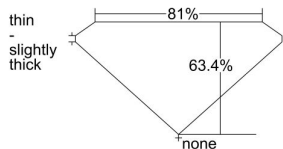

GIA®

FACSIMILE

GIA REPORT 5192743581

Verify this report at gia.edu

GIA DIAMOND DOSSIER®

October 15, 2018
GIA Report Number 5192743581
Shape and Cutting Style ..... Emerald Cut
Measurements ..... 4.71 x 4.24 x 2.69 mm

GRADING RESULTS

Carat Weight ..... 0.45 carat
Color Grade ..... F
Clarity Grade SI1

ADDITIONAL GRADING INFORMATION

Polish ..... Very Good
Symmetry ..... Good
Fluorescence ..... None
Clarity Characteristics ..... Crystal, Cloud
Inspection(s): GIA 5192743581

PROPORTIONS

Profile not to actual proportions

GRADING SCALES

GIA COLOR SCALE		GIA CLARITY SCALE			
COLORLESS	D	VERY VERY SLIGHTLY INCLUDED	FLAWLESS		
	E		INTERNALLY FLAWLESS		
	F	VERY SLIGHTLY INCLUDED	VVS₁		
	G		VVS₂		
	H		VS₁		
	NEAR COLORLESS	I	VERY SLIGHTLY INCLUDED	VS₂	
		J		SI₁	
		FAINT	K	SLIGHTLY INCLUDED	SI₂
			L		I₁
			M		I₂
VERT LIGHT	N	INCLUDED	I₃		
	O				
	P				
	Q				
	R				
LIGHT	S				
	T				
	U				
	V				
	W				
	X				
Y					
Z