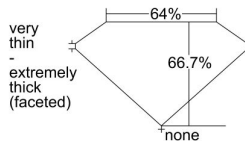

GIA®

FACSIMILE

GIA REPORT 5222272878

Verify this report at GIA.edu

GIA NATURAL DIAMOND DOSSIER®

February 07, 2022
GIA Report Number 5222272878
Shape and Cutting Style ..... Oval Brilliant
Measurements ..... 6.68 x 4.96 x 3.31 mm

GRADING RESULTS

Carat Weight ..... 0.80 carat
Color Grade ..... J
Clarity Grade VS1

ADDITIONAL GRADING INFORMATION

Polish ..... Excellent
Symmetry ..... Very Good
Fluorescence ..... None
Clarity Characteristics..... Crystal, Indented Natural
Inscription(s): GIA 5222272878

PROPORTIONS

very thin
-
extremely thick (faceted)

Profile not to actual proportions

GRADING SCALES

GIA COLOR SCALE		GIA CLARITY SCALE			
COLORLESS	D	VERY VERY SLIGHTLY INCLUDED	FLAWLESS		
	E		INTERNALLY FLAWLESS		
	F		VVS₁		
	NEAR COLORLESS	G	VERY SLIGHTLY INCLUDED	VVS₂	
		H		VS₁	
		FAINT	I	SLIGHTLY INCLUDED	VS₂
			J		SI₁
			K		SI₂
	LIGHT	L	INCLUDED	I₁	
		M		I₂	
N		I₃			
O					
P					
Q					
R