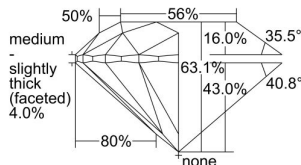

GIA®

FACSIMILE

GIA REPORT 5222711558

Verify this report at GIA.edu

GIA NATURAL DIAMOND DOSSIER®

November 04, 2022
GIA Report Number 5222711558
Shape and Cutting Style ..... Round Brilliant
Measurements ..... 5.62 - 5.65 x 3.55 mm

GRADING RESULTS

Carat Weight ..... 0.70 carat
Color Grade ..... H
Clarity Grade S11
Cut Grade ..... Excellent

ADDITIONAL GRADING INFORMATION

Polish ..... Excellent
Symmetry ..... Excellent
Fluorescence ..... Faint
Clarity Characteristics ..... Crystal, Cloud
Inscription(s): GIA 5222711558

PROPORTIONS

Profile to actual proportions

GRADING SCALES

GIA COLOR SCALE	GIA CLARITY SCALE	GIA CUT SCALE	
D	FLAWLESS	EXCELLENT	
E	INTERNALLY FLAWLESS		
F		VVS₁	VERY GOOD
G	VVS₂		
H	VS₁	GOOD	
I	VS₂		
J	S1₁	FAIR	
K	S1₂		
L	I₁	POOR	
M	I₂		
N	I₃		
O			
P			
Q			
R			
S			
T			
U			
V			
W			
X			
Y			
Z