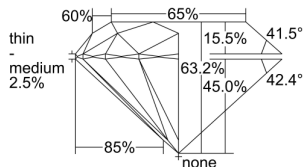

GIA®

FACSIMILE

GIA REPORT 5231289732

Verify this report at GIA.edu

GIA NATURAL DIAMOND DOSSIER®

May 15, 2024
GIA Report Number 5231289732
Shape and Cutting Style ..... Round Brilliant
Measurements ..... 6.06 - 6.10 x 3.85 mm

GRADING RESULTS

Carat Weight ..... 0.88 carat
Color Grade ..... K
Clarity Grade SI1
Cut Grade ..... Fair

ADDITIONAL GRADING INFORMATION

Polish ..... Good
Symmetry ..... Good
Fluorescence ..... None
Clarity Characteristics ..... Cloud
Inscription(s): GIA 5231289732

PROPORTIONS

Profile to actual proportions

GRADING SCALES

GIA COLOR SCALE	GIA CLARITY SCALE	GIA CUT SCALE	
D	FLAWLESS	EXCELLENT	
E	INTERNALLY FLAWLESS		
F		VVS₁	VERY GOOD
G	VVS₂		
H	VS₁	GOOD	
I	VS₂		
J	SI₁	FAIR	
K	SI₂		
L	I₁	POOR	
M	I₂		
N	I₃		
O			
P			
Q			
R			
S			
T			
U			
V			
W			
X			
Y			
Z