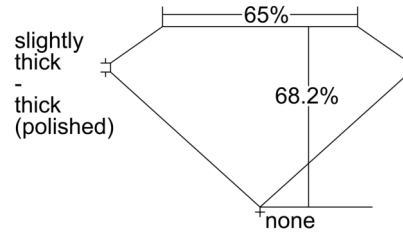

GIA NATURAL DIAMOND GRADING REPORT

September 23, 2024

GIA Report Number ..... 5231398685

Shape and Cutting Style ..... Emerald Cut

Measurements ..... 6.65 x 4.85 x 3.31 mm

GRADING RESULTS

Carat Weight ..... 1.02 carat

Color Grade ..... J

Clarity Grade ..... VS1

ADDITIONAL GRADING INFORMATION

Polish ..... Excellent

Symmetry ..... Excellent

Fluorescence ..... Faint

Inscription(s): GIA 5231398685

**Comments:** Additional clouds, pinpoints and surface graining are not shown.

PROPORTIONS

Profile not to actual proportions

CLARITY CHARACTERISTICS

KEY TO SYMBOLS\*

☉ Cloud

∖ Needle

\* Red symbols denote internal characteristics (inclusions). Green or black symbols denote external characteristics (blemishes). Diagram is an approximate representation of the diamond, and symbols shown indicate type, position, and approximate size of clarity characteristics. All clarity characteristics may not be shown. Details of finish are not shown.