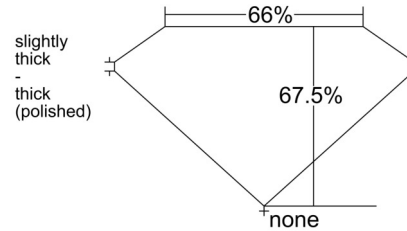

GIA NATURAL DIAMOND GRADING REPORT

February 21, 2025  
 GIA Report Number ..... 5231514945  
 Shape and Cutting Style ..... Emerald Cut  
 Measurements ..... 9.28 x 6.52 x 4.40 mm

GRADING RESULTS

Carat Weight ..... 2.50 carat  
 Color Grade ..... E  
 Clarity Grade ..... VS1

Profile not to actual proportions

CLARITY CHARACTERISTICS

KEY TO SYMBOLS\*

- Crystal
- ~ Feather
- ∖ Needle

\* Red symbols denote internal characteristics (inclusions). Green or black symbols denote external characteristics (blemishes). Diagram is an approximate representation of the diamond, and symbols shown indicate type, position, and approximate size of clarity characteristics. All clarity characteristics may not be shown. Details of finish are not shown.