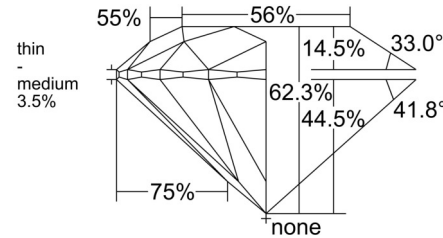

GIA NATURAL DIAMOND GRADING REPORT

January 07, 2026
 GIA Report Number 5231829701
 Shape and Cutting Style Round Brilliant
 Measurements 8.33 - 8.36 x 5.19 mm

GRADING RESULTS

Carat Weight 2.17 carat
 Color Grade M
 Clarity Grade VVS1
 Cut Grade Excellent

ADDITIONAL GRADING INFORMATION

Polish Excellent
 Symmetry Excellent
 Fluorescence None
 Inscription(s): GIA 5231829701
Comments: Feathers in the girdle are not shown.

PROPORTIONS

Profile to actual proportions

CLARITY CHARACTERISTICS

KEY TO SYMBOLS*

- Feather
- Chip

* Red symbols denote internal characteristics (inclusions). Green or black symbols denote external characteristics (blemishes). Diagram is an approximate representation of the diamond, and symbols shown indicate type, position, and approximate size of clarity characteristics. All clarity characteristics may not be shown. Details of finish are not shown.