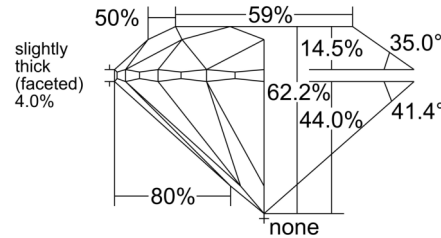

GIA NATURAL DIAMOND GRADING REPORT

October 07, 2025
 GIA Report Number 5232737604
 Shape and Cutting Style Round Brilliant
 Measurements 7.11 - 7.15 x 4.43 mm

GRADING RESULTS

Carat Weight 1.40 carat
 Color Grade E
 Clarity Grade VS1
 Cut Grade Excellent

ADDITIONAL GRADING INFORMATION

Polish Excellent
 Symmetry Excellent
 Fluorescence None
 Inscription(s): GIA 5232737604

Comments: Additional clouds are not shown. Pinpoints are not shown.

PROPORTIONS

Profile to actual proportions

CLARITY CHARACTERISTICS

KEY TO SYMBOLS*

- Crystal
- ⊗ Cloud
- ~ Feather
- \\ Needle

* Red symbols denote internal characteristics (inclusions). Green or black symbols denote external characteristics (blemishes). Diagram is an approximate representation of the diamond, and symbols shown indicate type, position, and approximate size of clarity characteristics. All clarity characteristics may not be shown. Details of finish are not shown.