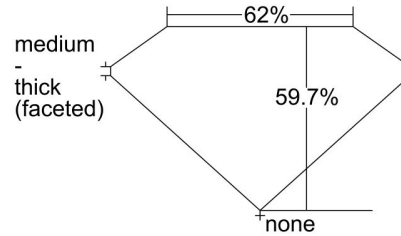

GIA NATURAL DIAMOND GRADING REPORT

December 20, 2023
 GIA Report Number 5234157877
 Shape and Cutting Style Oval Brilliant
 Measurements 9.21 x 6.45 x 3.85 mm

GRADING RESULTS

Carat Weight 1.50 carat
 Color Grade H
 Clarity Grade VS1

Profile not to actual proportions

CLARITY CHARACTERISTICS

KEY TO SYMBOLS*

- Needle
- Cloud
- Indented Natural

* Red symbols denote internal characteristics (inclusions). Green or black symbols denote external characteristics (blemishes). Diagram is an approximate representation of the diamond, and symbols shown indicate type, position, and approximate size of clarity characteristics. All clarity characteristics may not be shown. Details of finish are not shown.