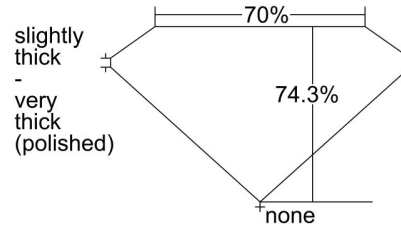

GIA NATURAL DIAMOND GRADING REPORT

December 26, 2023

GIA Report Number 5234161073

 Shape and Cutting Style **Square Modified Brilliant**

Measurements 7.76 x 7.51 x 5.58 mm

GRADING RESULTS

Carat Weight 2.81 carat

 Color Grade **F**

 Clarity Grade **VS2**
ADDITIONAL GRADING INFORMATION

 Polish **Excellent**

 Symmetry **Very Good**

 Fluorescence **None**

Inscription(s): GIA 5234161073

Comments: Pinpoints are not shown. An additional inscription is present.

PROPORTIONS

Profile not to actual proportions

CLARITY CHARACTERISTICS

KEY TO SYMBOLS*

-  Cloud  Extra Facet
-  Crystal
-  Feather
-  Natural

* Red symbols denote internal characteristics (inclusions). Green or black symbols denote external characteristics (blemishes). Diagram is an approximate representation of the diamond, and symbols shown indicate type, position, and approximate size of clarity characteristics. All clarity characteristics may not be shown. Details of finish are not shown.