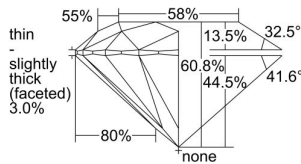

GIA®

FACSIMILE

GIA REPORT 5234298402

Verify this report at GIA.edu

GIA NATURAL DIAMOND DOSSIER®

May 28, 2024
GIA Report Number 5234298402
Shape and Cutting Style ..... Round Brilliant
Measurements ..... 6.09 - 6.13 x 3.72 mm

GRADING RESULTS

Carat Weight ..... 0.83 carat
Color Grade I
Clarity Grade VS1
Cut Grade ..... Excellent

ADDITIONAL GRADING INFORMATION

Polish ..... Excellent
Symmetry ..... Excellent
Fluorescence ..... None
Clarity Characteristics ..... Cloud, Crystal
Inscription(s): GIA 5234298402

PROPORTIONS

GRADING SCALES

GIA COLOR SCALE	GIA CLARITY SCALE	GIA CUT SCALE
COLORESS	FLAWLESS	EXCELLENT
D	FLAWLESS	
E	INTERNALLY FLAWLESS	VERY GOOD
F	VVS₁	
G	VVS₂	GOOD
H	VS₁	
I	VS₂	FAIR
J	SI₁	
K	SI₂	POOR
L	I₁	
M	I₂	
N	I₃	
O		
P		
Q		
R		
S		
T		
U		
V		
W		
X		
Y		
Z