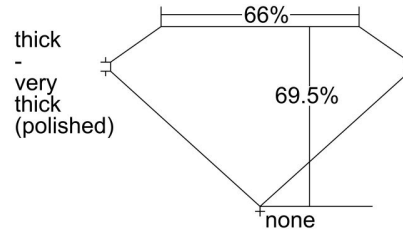

GIA NATURAL DIAMOND GRADING REPORT

July 11, 2024
 GIA Report Number 5234342465
 Shape and Cutting Style Emerald Cut
 Measurements 6.96 x 5.23 x 3.63 mm

GRADING RESULTS

Carat Weight 1.31 carat
 Color Grade J
 Clarity Grade VS1

ADDITIONAL GRADING INFORMATION

Polish Excellent
 Symmetry Excellent
 Fluorescence None

Inscription(s): GIA 5234342465

Comments: Clouds are not shown. Pinpoints are not shown.

PROPORTIONS

Profile not to actual proportions

CLARITY CHARACTERISTICS

KEY TO SYMBOLS*

- Crystal
- ~ Feather
- \\ Needle

* Red symbols denote internal characteristics (inclusions). Green or black symbols denote external characteristics (blemishes). Diagram is an approximate representation of the diamond, and symbols shown indicate type, position, and approximate size of clarity characteristics. All clarity characteristics may not be shown. Details of finish are not shown.