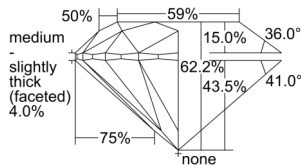

GIA®

FACSIMILE

GIA REPORT 5234422816

Verify this report at GIA.edu

GIA NATURAL DIAMOND DOSSIER®

December 03, 2024
GIA Report Number 5234422816
Shape and Cutting Style ..... Round Brilliant
Measurements ..... 6.13 - 6.15 x 3.82 mm

GRADING RESULTS

Carat Weight ..... 0.90 carat
Color Grade ..... F
Clarity Grade S11
Cut Grade ..... Excellent

ADDITIONAL GRADING INFORMATION

Polish ..... Excellent
Symmetry ..... Excellent
Fluorescence ..... Medium Blue
Clarity Characteristics ..... Cloud, Crystal
Inscription(s): GIA 5234422816

PROPORTIONS

Profile to actual proportions

GRADING SCALES

GIA COLOR SCALE	GIA CLARITY SCALE	GIA CUT SCALE	
D	FLAWLESS	EXCELLENT	
E	INTERNALLY FLAWLESS		
F		VVS₁	VERY GOOD
G	VVS₂		
H	VS₁	GOOD	
I	VS₂		
J	S1₁	FAIR	
K	S1₂		
L	I₁	POOR	
M	I₂		
N	I₃		
O			
P			
Q			
R			
S			
T			
U			
V			
W			
X			
Y			
Z