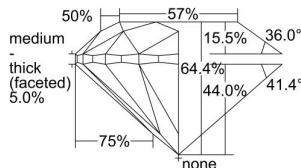

GIA®

FACSIMILE

GIA REPORT 5366501701

Verify this report at GIA.edu

GIA NATURAL DIAMOND DOSSIER®

November 02, 2020
GIA Report Number 5366501701
Shape and Cutting Style ..... Round Brilliant
Measurements ..... 4.60 - 4.64 x 2.98 mm

GRADING RESULTS

Carat Weight ..... 0.40 carat
Color Grade ..... D
Clarity Grade VS1
Cut Grade ..... Very Good

ADDITIONAL GRADING INFORMATION

Polish ..... Excellent
Symmetry ..... Very Good
Fluorescence ..... Medium Blue
Clarity Characteristics..... Crystal, Pinpoint, Indented Natural
Inscription(s): GIA 5366501701

PROPORTIONS

Profile to actual proportions

GRADING SCALES

GIA COLOR SCALE	GIA CLARITY SCALE	GIA CUT SCALE	
D	FLAWLESS	EXCELLENT	
E	INTERNALLY FLAWLESS		
F		VVS₁	VERY GOOD
G	VVS₂		
H	VS₁	GOOD	
I	VS₂		
J	SI₁	FAIR	
K	SI₂		
L	I₁	POOR	
M			
N			
O	I₂		
P			
Q			
R	I₃		
S			
T			
U			
V			
W			
X			
Y			
Z