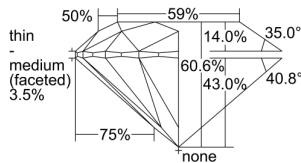

GIA®

FACSIMILE

GIA REPORT 5366662520

Verify this report at GIA.edu

GIA NATURAL DIAMOND DOSSIER®

November 19, 2020
GIA Report Number 5366662520
Shape and Cutting Style ..... Round Brilliant
Measurements ..... 5.78 - 5.80 x 3.51 mm

GRADING RESULTS

Carat Weight ..... 0.72 carat
Color Grade I
Clarity Grade VS1
Cut Grade ..... Excellent

ADDITIONAL GRADING INFORMATION

Polish ..... Excellent
Symmetry ..... Excellent
Fluorescence ..... Strong Blue
Clarity Characteristics ..... Crystal, Cloud, Pinpoint
Inscription(s): GIA 5366662520

PROPORTIONS

Profile to actual proportions

GRADING SCALES

GIA COLOR SCALE	GIA CLARITY SCALE	GIA CUT SCALE	
D	FLAWLESS	EXCELLENT	
E	INTERNALLY FLAWLESS		
F		VVS₁	VERY GOOD
G	VVS₂		
H	VS₁	GOOD	
I	VS₂		
J	SI₁	FAIR	
K	SI₂		
L	I₁	POOR	
M	I₂		
N	I₃		
O			
P			
Q			
R			
S			
T			
U			
V			
W			
X			
Y			
Z