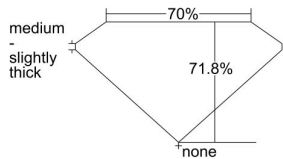

GIA®

FACSIMILE

GIA REPORT 5373766876

Verify this report at GIA.edu

GIA NATURAL DIAMOND DOSSIER®

March 24, 2021
GIA Report Number 5373766876
Shape and Cutting Style ..... Square Modified Brilliant
Measurements ..... 5.02 x 5.01 x 3.59 mm

GRADING RESULTS

Carat Weight ..... 0.72 carat
Color Grade ..... M
Clarity Grade VS1

ADDITIONAL GRADING INFORMATION

Polish ..... Excellent
Symmetry ..... Very Good
Fluorescence ..... None
Clarity Characteristics..... Crystal, Cloud
Inscription(s): GIA 5373766876

PROPORTIONS

Profile not to actual proportions

GRADING SCALES

GIA COLOR SCALE		GIA CLARITY SCALE			
COLORLESS	D	NEAR COLORLESS	FLAWLESS		
	E		INTERNALLY FLAWLESS		
	F		VERY VERY SLIGHTLY INCLUDED	VVS₁	
	G			VVS₂	
	H		VERY SLIGHTLY INCLUDED	VS₁	
	I			VS₂	
	J			SLIGHTLY INCLUDED	SI₁
	K		SI₂		
	L		INCLUDED		I₁
	M				I₂
N	I₃				
O					
P					
Q					
R					
S					
T					
U					
V					
W					
X					
Y					
Z