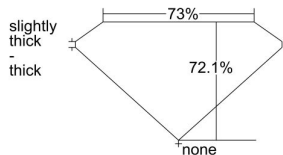

GIA®

FACSIMILE

GIA REPORT 5386972572

Verify this report at GIA.edu

GIA NATURAL DIAMOND DOSSIER®

June 08, 2021
GIA Report Number 5386972572
Shape and Cutting Style ..... Square Modified Brilliant
Measurements ..... 5.38 x 5.22 x 3.76 mm

GRADING RESULTS

Carat Weight ..... 0.90 carat
Color Grade ..... F
Clarity Grade S11

ADDITIONAL GRADING INFORMATION

Polish ..... Excellent
Symmetry ..... Excellent
Fluorescence ..... None
Clarity Characteristics ..... Feather, Cloud, Crystal
Inspection(s): GIA 5386972572

PROPORTIONS

Profile not to actual proportions

GRADING SCALES

GIA COLOR SCALE		GIA CLARITY SCALE			
COLORLESS	D	VERY VERY SLIGHTLY INCLUDED	FLAWLESS		
	E		INTERNALLY FLAWLESS		
	F		VVS₁		
	NEAR COLORLESS	G	VERY SLIGHTLY INCLUDED	VVS₂	
		H		VS₁	
		FAINT	I	SLIGHTLY INCLUDED	VS₂
			J		S1₁
			K		S1₂
	VERT LIGHT	L	INCLUDED	I₁	
		M		I₂	
N		I₃			
LIGHT		O			
		P			
		Q			
		R