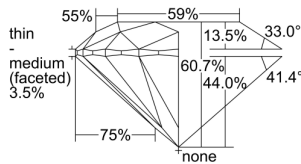

GIA®

FACSIMILE

GIA REPORT 5423323146

Verify this report at GIA.edu

GIA NATURAL DIAMOND DOSSIER®

February 22, 2022
GIA Report Number 5423323146
Shape and Cutting Style ..... Round Brilliant
Measurements ..... 4.82 - 4.85 x 2.93 mm

GRADING RESULTS

Carat Weight ..... 0.41 carat
Color Grade ..... J
Clarity Grade VVS2
Cut Grade ..... Excellent

ADDITIONAL GRADING INFORMATION

Polish ..... Excellent
Symmetry ..... Excellent
Fluorescence ..... None
Clarity Characteristics..... Pinpoint, Indented Natural
Inscription(s): GIA 5423323146

PROPORTIONS

Profile to actual proportions