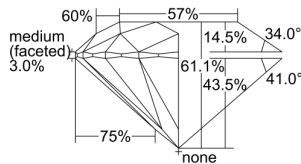

GIA®

FACSIMILE

GIA REPORT 5423556547

Verify this report at GIA.edu

GIA NATURAL DIAMOND DOSSIER®

March 06, 2022
GIA Report Number 5423556547
Shape and Cutting Style ..... Round Brilliant
Measurements ..... 4.36 - 4.38 x 2.67 mm

GRADING RESULTS

Carat Weight ..... 0.31 carat
Color Grade ..... F
Clarity Grade VS1
Cut Grade ..... Excellent

ADDITIONAL GRADING INFORMATION

Polish ..... Excellent
Symmetry ..... Excellent
Fluorescence ..... Faint
Clarity Characteristics ..... Crystal, Cloud, Needle
Inscription(s): GIA 5423556547

PROPORTIONS

Profile to actual proportions

GRADING SCALES

GIA COLOR SCALE

COLORESS	D
	E
	F
	G
	H
	I
	J
NEAR COLORESS	K
	L
Faint	M
	N
	O
	P
	Q
	R
	S
	T
	U
	V
	W
	X
	Y
Light	Z

GIA CLARITY SCALE

VERY VERY SLIGHTLY INCLUDED	FLAWLESS
	INTERNALLY FLAWLESS
VERY SLIGHTLY INCLUDED	VVS₁
	VVS₂
SLIGHTLY INCLUDED	VS₁
	VS₂
INCLUDED	SI₁
	SI₂
	I₁
	I₂
	I₃

GIA CUT SCALE

EXCELLENT	VERY GOOD	GOOD	FAIR	POOR