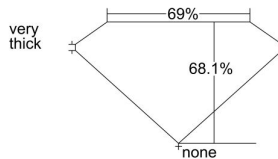

GIA®

FACSIMILE

GIA REPORT 5423676524

Verify this report at GIA.edu

GIA NATURAL DIAMOND DOSSIER®

March 14, 2022
GIA Report Number 5423676524
Shape and Cutting Style . **Cut-Cornered Square Modified Brilliant**
Measurements ..... 5.01 x 4.85 x 3.30 mm

GRADING RESULTS

Carat Weight ..... 0.73 carat
Color Grade ..... G
Clarity Grade I1

ADDITIONAL GRADING INFORMATION

Polish ..... Excellent
Symmetry ..... Excellent
Fluorescence ..... None
Clarity Characteristics..... Crystal
Inscription(s): GIA 5423676524

PROPORTIONS

Profile not to actual proportions

GRADING SCALES

GIA COLOR SCALE		GIA CLARITY SCALE			
COLORLESS	D	VERY VERY SLIGHTLY INCLUDED	FLAWLESS		
	E		INTERNALLY FLAWLESS		
	F	VERY SLIGHTLY INCLUDED	VVS₁		
	G		VVS₂		
	H		VS₁		
	NEAR COLORLESS	I	SLIGHTLY INCLUDED	VS₂	
		J		SI₁	
		FAINT	K	INCLUDED	SI₂
			L		I₁
			M		I₂
VERT LIGHT	N	LIGHT	I₃		
	O				
	P				
	Q				
	R				
	S				
	T