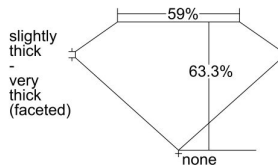

GIA®

FACSIMILE

GIA REPORT 5433183470

Verify this report at gia.edu

GIA NATURAL DIAMOND DOSSIER®

April 26, 2022
GIA Report Number **5433183470**
Shape and Cutting Style ..... **Pear Brilliant**
Measurements ..... **7.10 x 4.77 x 3.02 mm**

GRADING RESULTS

Carat Weight ..... **0.61 carat**
Color Grade ..... **E**
Clarity Grade **VVS1**

ADDITIONAL GRADING INFORMATION

Polish ..... **Excellent**
Symmetry ..... **Excellent**
Fluorescence ..... **None**
Clarity Characteristics..... **Pinpoint, Cloud, Surface Graining**
Inscription(s): **GIA 5433183470**

PROPORTIONS

Profile not to actual proportions

GRADING SCALES

GIA COLOR SCALE		GIA CLARITY SCALE	
COLORLESS	D	VERY VERY SLIGHTLY INCLUDED	FLAWLESS
	E		INTERNALLY FLAWLESS
	F		VVS₁
	G		VVS₂
	H		VS₁
	I		VS₂
	J		SI₁
	K		SI₂
	L		I₁
	M		I₂
NEAR COLORLESS	N	SLIGHTLY INCLUDED	I₃
	O		
	P		
	Q		
FAINT	R		
	S		
	T		
	U		
VERY LIGHT	V		
	W		
	X		
	Y		
LIGHT	Z