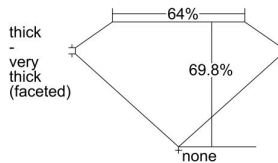

GIA®

FACSIMILE

GIA REPORT 5433269838

Verify this report at GIA.edu

GIA NATURAL DIAMOND DOSSIER®

May 05, 2022
GIA Report Number 5433269838
Shape and Cutting Style ..... Cushion Modified Brilliant
Measurements ..... 5.81 x 5.09 x 3.56 mm

GRADING RESULTS

Carat Weight ..... 0.91 carat
Color Grade ..... H
Clarity Grade SI1

ADDITIONAL GRADING INFORMATION

Polish ..... Excellent
Symmetry ..... Excellent
Fluorescence ..... None
Clarity Characteristics ..... Crystal, Cloud
Inscription(s): GIA 5433269838

PROPORTIONS

Profile not to actual proportions

GRADING SCALES

GIA COLOR SCALE		GIA CLARITY SCALE			
COLORLESS	D	VERY VERY SLIGHTLY INCLUDED	FLAWLESS		
	E		INTERNALLY FLAWLESS		
	F		VVS₁		
	NEAR COLORLESS	G	VERY SLIGHTLY INCLUDED	VVS₂	
		H		VS₁	
		FAINT	I	SLIGHTLY INCLUDED	VS₂
			J		SI₁
	K		SI₂		
	VERTICALLY LIGHT		L	INCLUDED	I₁
			M		I₂
N			I₃		
O					
P					
Q					
R					
LIGHT	S				
	T				
	U				
	V				
	W				
	X				
	Y				
	Z