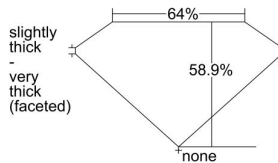

GIA®

FACSIMILE

GIA REPORT 5436137212

Verify this report at GIA.edu

GIA NATURAL DIAMOND DOSSIER®

May 04, 2022
GIA Report Number 5436137212
Shape and Cutting Style ..... Heart Brilliant
Measurements ..... 5.53 x 6.25 x 3.68 mm

GRADING RESULTS

Carat Weight ..... 0.72 carat
Color Grade ..... E
Clarity Grade VS1

ADDITIONAL GRADING INFORMATION

Polish ..... Very Good
Symmetry ..... Very Good
Fluorescence ..... Faint
Clarity Characteristics..... Crystal, Feather, Pinpoint
Inscription(s): GIA 5436137212

PROPORTIONS

Profile not to actual proportions

GRADING SCALES

GIA COLOR SCALE		GIA CLARITY SCALE			
COLORLESS	D	VERY VERY SLIGHTLY INCLUDED	FLAWLESS		
	E		INTERNALLY FLAWLESS		
	F	VERY SLIGHTLY INCLUDED	VVS₁		
	G		VVS₂		
	H		VS₁		
	NEAR COLORLESS	I	SLIGHTLY INCLUDED	VS₂	
		J		SI₁	
		FAINT	K	INCLUDED	SI₂
			L		I₁
			M		I₂
VERT LIGHT	N	INCLUDED	I₃		
	O				
	P				
	Q				
	R				
LIGHT	S				
	T				
	U				
	V				
	W				
X					
Y					
Z