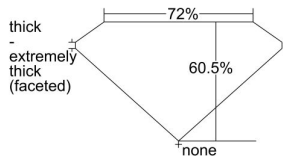

GIA®

FACSIMILE

GIA REPORT 5443914301

Verify this report at GIA.edu

GIA NATURAL DIAMOND DOSSIER®

October 10, 2022
GIA Report Number 5443914301
Shape and Cutting Style ..... Oval Brilliant
Measurements ..... 7.32 x 5.11 x 3.09 mm

GRADING RESULTS

Carat Weight ..... 0.80 carat
Color Grade I
Clarity Grade VVS1

ADDITIONAL GRADING INFORMATION

Polish ..... Excellent
Symmetry ..... Very Good
Fluorescence ..... None
Clarity Characteristics ..... Pinpoint, Feather
Inscription(s): GIA 5443914301

PROPORTIONS

Profile not to actual proportions

GRADING SCALES

GIA COLOR SCALE		GIA CLARITY SCALE	
COLORLESS	D	VERY VERY SLIGHTLY INCLUDED	FLAWLESS
	E		INTERNALLY FLAWLESS
	F		VVS₁
	G		VVS₂
	H		VS₁
	I		VS₂
	J		SI₁
	K		SI₂
	L		I₁
	M		I₂
NEAR COLORLESS	N	SLIGHTLY INCLUDED	I₃
	O		
	P		
	Q		
FAINT	R		
	S		
	T		
	U		
VERY LIGHT	V		
	W		
	X		
	Y		
LIGHT	Z