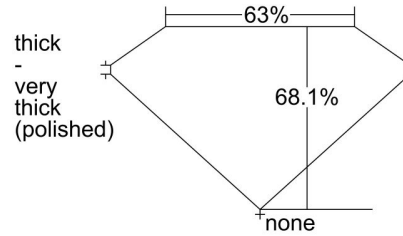

PROPORTIONS

Profile not to actual proportions