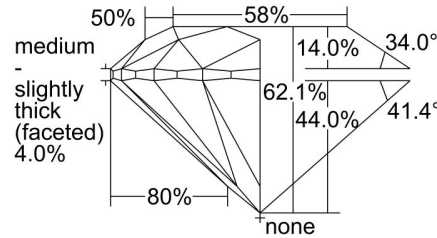

GIA NATURAL DIAMOND GRADING REPORT

March 17, 2023
 GIA Report Number 5466078567
 Shape and Cutting Style Round Brilliant
 Measurements 6.58 - 6.62 x 4.10 mm

GRADING RESULTS

Carat Weight 1.09 carat
 Color Grade H
 Clarity Grade VVS1
 Cut Grade Excellent

ADDITIONAL GRADING INFORMATION

Polish Excellent
 Symmetry Excellent
 Fluorescence None
 Inscription(s): GIA 5466078567
 Comments: Surface graining is not shown.

PROPORTIONS

Profile to actual proportions

CLARITY CHARACTERISTICS

KEY TO SYMBOLS*

Feather

* Red symbols denote internal characteristics (inclusions). Green or black symbols denote external characteristics (blemishes). Diagram is an approximate representation of the diamond, and symbols shown indicate type, position, and approximate size of clarity characteristics. All clarity characteristics may not be shown. Details of finish are not shown.