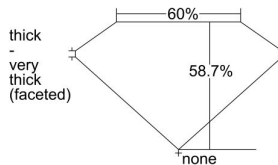

GIA®

FACSIMILE

GIA REPORT 5473917116

Verify this report at GIA.edu

GIA NATURAL DIAMOND DOSSIER®

October 27, 2023
GIA Report Number 5473917116
Shape and Cutting Style ..... Heart Brilliant
Measurements ..... 5.56 x 6.41 x 3.76 mm

GRADING RESULTS

Carat Weight ..... 0.80 carat
Color Grade ..... E
Clarity Grade VS1

ADDITIONAL GRADING INFORMATION

Polish ..... Excellent
Symmetry ..... Very Good
Fluorescence ..... Faint
Clarity Characteristics ..... Crystal, Feather, Pinpoint
Inscription(s): GIA 5473917116

PROPORTIONS

Profile not to actual proportions

GRADING SCALES

GIA COLOR SCALE		GIA CLARITY SCALE			
COLORLESS	D	VERY VERY SLIGHTLY INCLUDED	FLAWLESS		
	E		INTERNALLY FLAWLESS		
	F	VERY SLIGHTLY INCLUDED	VVS₁		
	G		VVS₂		
	H		VS₁		
	NEAR COLORLESS	I	SLIGHTLY INCLUDED	VS₂	
		J		SI₁	
		FAINT	K	INCLUDED	SI₂
			L		I₁
			M		I₂
VERT LIGHT	N	INCLUDED	I₃		
	O				
	P				
	Q				
	R				
LIGHT	S				
	T				
	U				
	V				
	W				
X					
Y					
Z