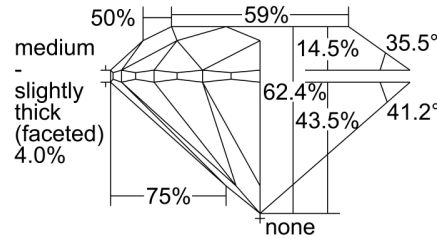

GIA NATURAL DIAMOND GRADING REPORT

February 13, 2024
GIA Report Number 5483439666
Shape and Cutting Style ..... Round Brilliant
Measurements ..... 7.42 - 7.47 x 4.65 mm

GRADING RESULTS

Carat Weight ..... 1.60 carat
Color Grade ..... F
Clarity Grade VVS1
Cut Grade ..... Excellent

ADDITIONAL GRADING INFORMATION

Polish ..... Excellent
Symmetry ..... Excellent
Fluorescence ..... Faint
Inscription(s): GIA 5483439666

PROPORTIONS

Profile to actual proportions