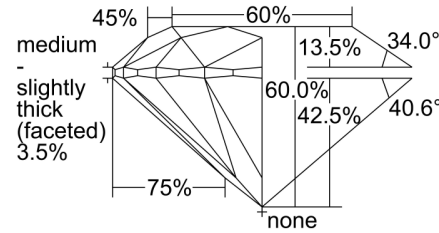

### GIA NATURAL DIAMOND GRADING REPORT

July 05, 2024  
 GIA Report Number ..... 5493819259  
 Shape and Cutting Style ..... Round Brilliant  
 Measurements ..... 6.43 - 6.46 x 3.87 mm

### GRADING RESULTS

Carat Weight ..... 1.00 carat  
 Color Grade ..... G  
 Clarity Grade ..... SI1  
 Cut Grade ..... Very Good

### PROPORTIONS

Profile to actual proportions