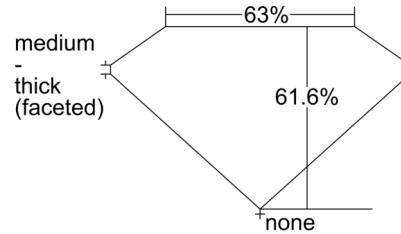

PROPORTIONS

Profile not to actual proportions