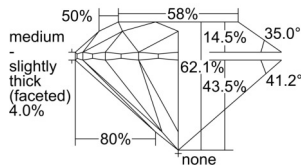

GIA®

FACSIMILE

GIA REPORT 5506237301

Verify this report at GIA.edu

GIA NATURAL DIAMOND DOSSIER®

August 21, 2024
GIA Report Number 5506237301
Shape and Cutting Style ..... Round Brilliant
Measurements ..... 6.16 - 6.20 x 3.83 mm

GRADING RESULTS

Carat Weight ..... 0.90 carat
Color Grade ..... H
Clarity Grade VVS2
Cut Grade ..... Excellent

ADDITIONAL GRADING INFORMATION

Polish ..... Excellent
Symmetry ..... Excellent
Fluorescence ..... Medium Blue
Clarity Characteristics ..... Pinpoint, Needle
Inscription(s): GIA 5506237301

PROPORTIONS

Profile to actual proportions

GRADING SCALES

GIA COLOR SCALE	GIA CLARITY SCALE	GIA CUT SCALE	
D	FLAWLESS	EXCELLENT	
E	INTERNALLY FLAWLESS		
F		VVS₁	VERY GOOD
G	VVS₂		
H	VS₁	GOOD	
I	VS₂		
J	SI₁	FAIR	
K	SI₂		
L	I₁	POOR	
M	I₂		
N	I₃		
O			
P			
Q			
R			
S			
T			
U			
V			
W			
X			
Y			
Z